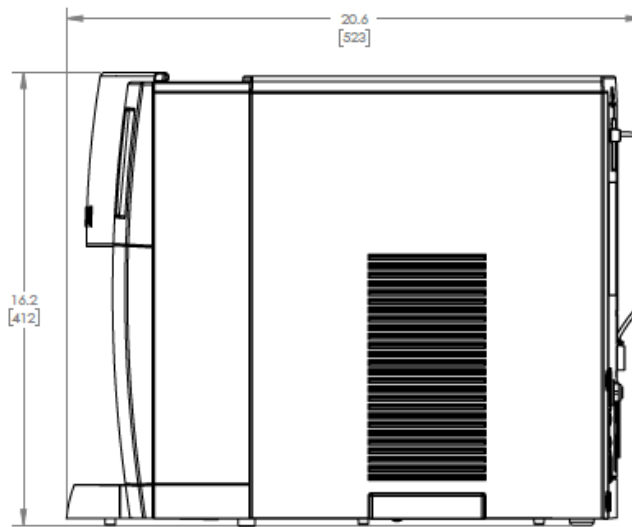

ION TS Series Dimensional View

2.00
[50.8]
MINIMUM
CLEARANCE

AquaStand Dimensional View