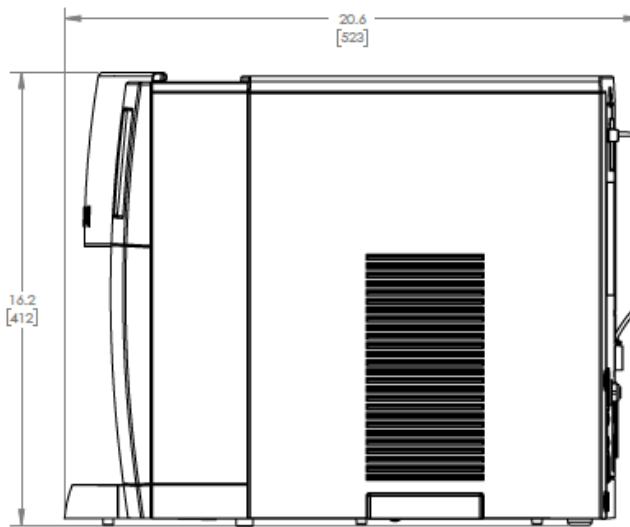

ION TS Series Dimensional View

2.00
[50.8]
MINIMUM
CLEARANCE