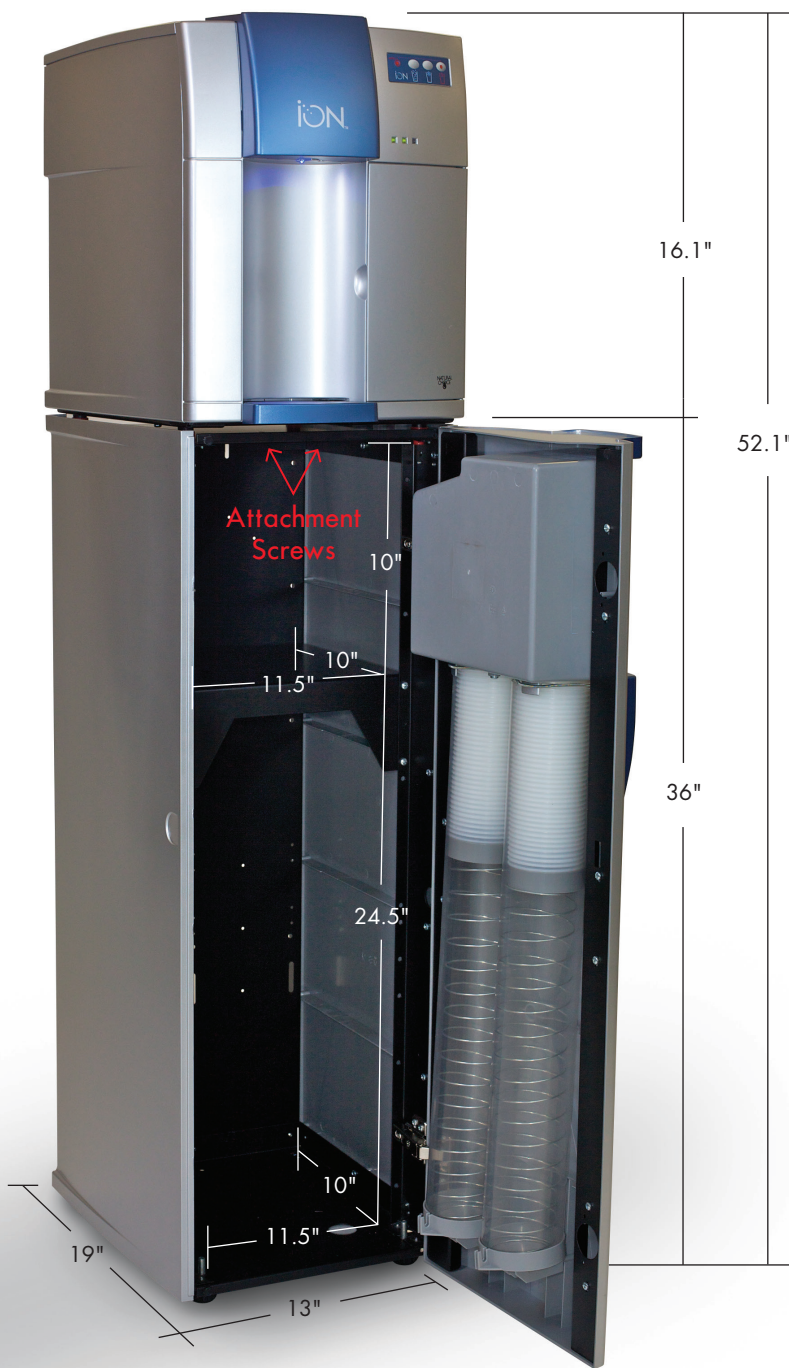

Display Stand with door opened

iON[®]

SlimLine Cabinet

- Easily converts the ION Countertop to a Floor Standing Model
- Provides storage space for:
 - CO₂ Tanks
 - Optional filtration or RO System
 - Extra Cups
 - Booster Pump
- Adjustable cup dispenser holds up to 100 cups
- Adjustable legs for leveling on all four corners

Specifications

SlimLine Cabinet Shipping Dimensions:

38" H x 15" W x 19" D

Shipping Weight:

45 Lbs.

Internal Storage Shelf Dimensions:

Bottom to Shelf: 24.5" H x 11.5" W x 10" D

Shelf to Top: 10" H x 11.5" W x 10" D

Attachment Screws:

Use the 2 screws included to attach the ION appliance to the Slimline Cabinet for stability.

Recommended Cups:

- 7 oz. Solo, Clear Plastic
Item #TP7-0090
- 7 oz. Solo, Waxed Paper
Item #R7N-00055
- 7 oz. Fabri-Kal Greenware
Item #GC7